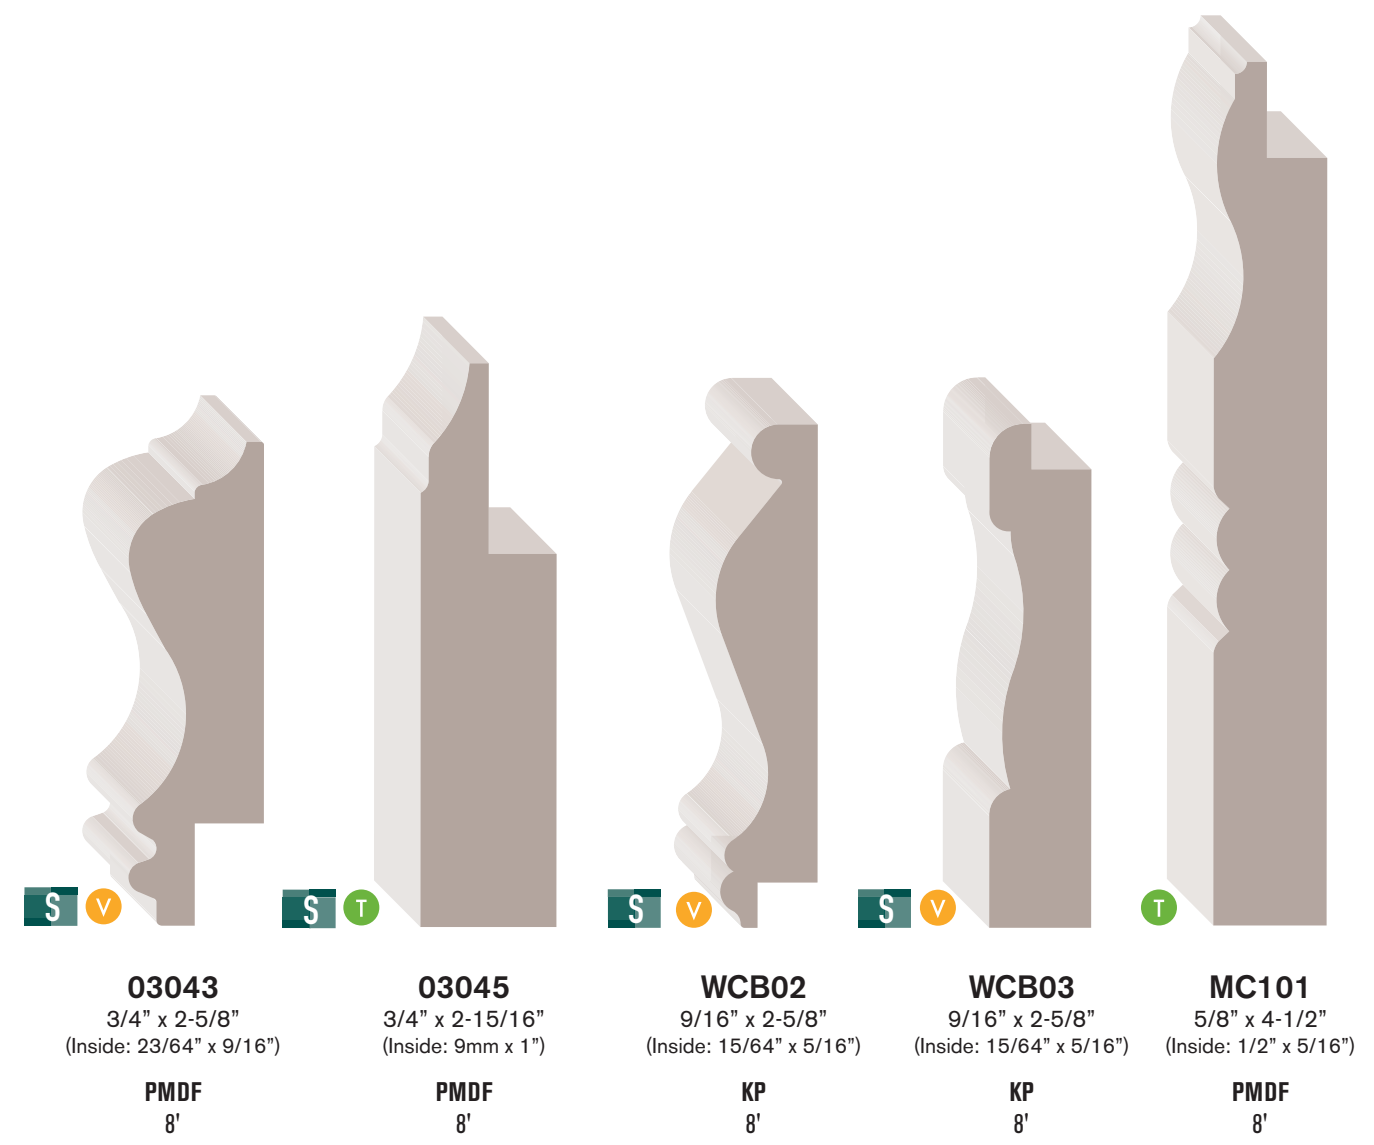

03701
5/8" x 5-15/16"
PMDF
16'

B3046
1/4" x 7-1/8"
PMDF
8'

3701B*
5/8" x 11-13/16"
PMDF
10', 16'

* Not to scale

SHIPLAP

CAP AND BASE

RIGHT ANGLES

PAIRINGS & COMBINATIONS