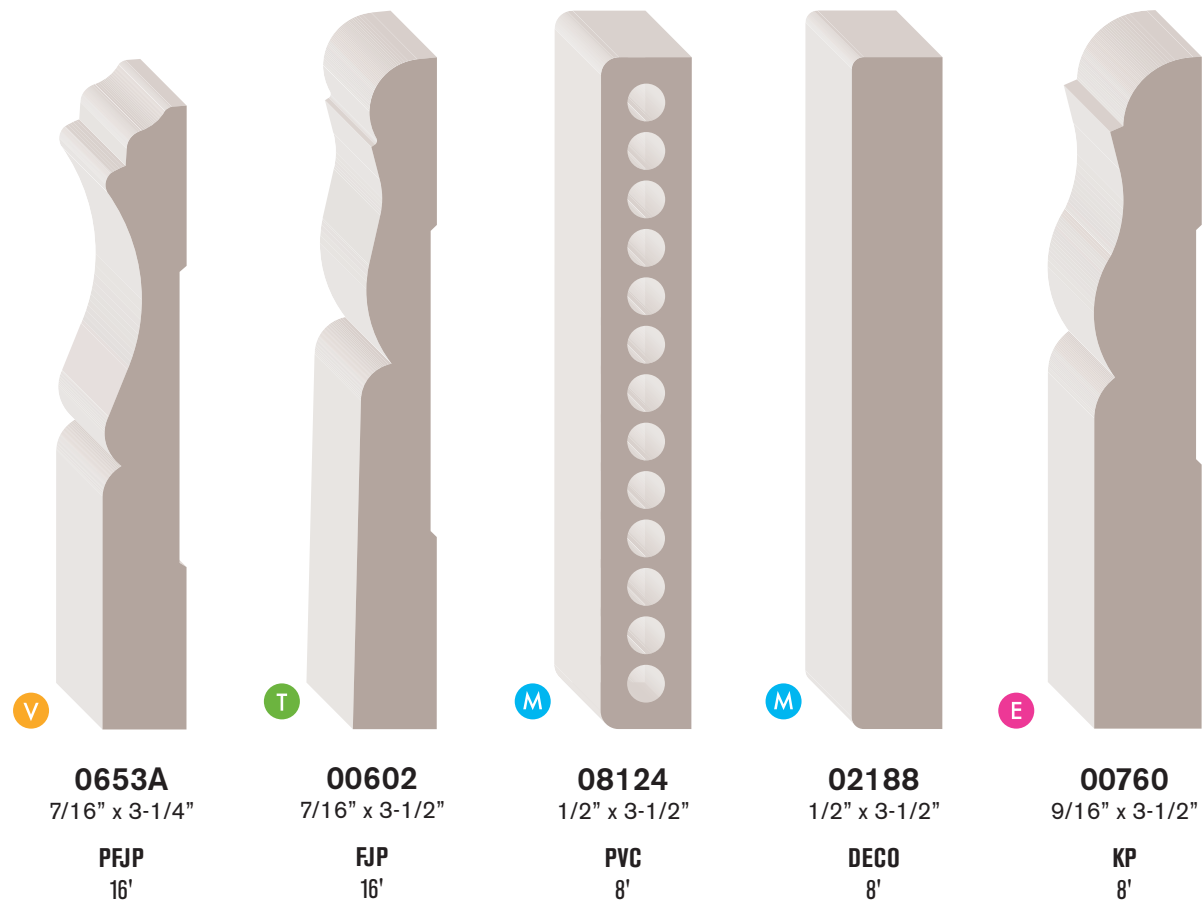

00822
5/16" x 3-1/8"
CED
8'

00964
3/8" x 3-1/8"
SO
RL

00930
3/8" x 3-1/8"
SO
8'

07622
3/8" x 3-1/8"
PMDF • DECO • FLEX
8', 12', 14'

0623A
7/16" x 3-1/4"
PFJP
16'

03140
7/16" x 3-1/4"
PFJP • SO
14' RL

0653A
7/16" x 3-1/4"
PFJP
16'