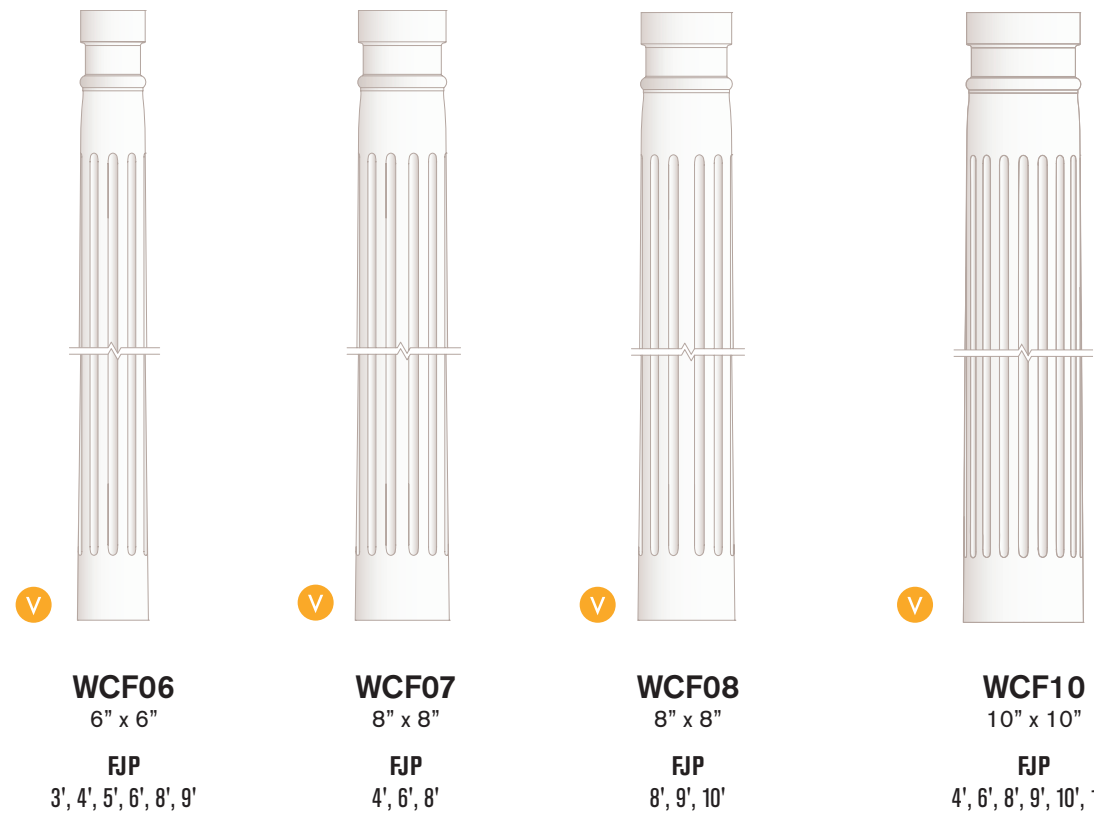

WCP08
8" x 8"
FJP
8', 9', 10'

WCP10
10" x 10"
FJP
4', 6', 8', 9', 10', 12'

FLUTED

WCF06
6" x 6"
FJP
3', 4', 5', 6', 8', 9'

WCF07
8" x 8"
FJP
4', 6', 8'

WCF08
8" x 8"
FJP
8', 9', 10'

WCF10
10" x 10"
FJP
4', 6', 8', 9', 10', 12'